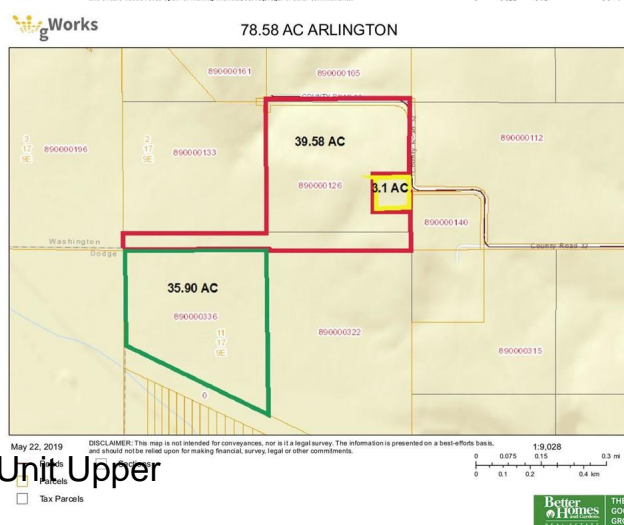

$593,700 - 24577 County Road 32 Lot 1, Unit Upper, Arlington

MLS® #21910966

$593,700

Bedroom, Bathroom,
Land on 40 Acres

None, Arlington, NE

Essential Information

MLS® #	21910966
Price	$593,700
Acres	40.18
Type	Land
Sub-Type	Farms/Ranches
Status	Active

Community Information

Address	24577 County Road 32 Lot 1, Unit Upper
Area	GPR
Subdivision	None
City	Arlington
County	Washington County
State	NE
Zip Code	68002

Amenities

Utilities None

Exterior

Lot Description Hunting Land, Pasture, Waterfront, Rolling, Wooded

School Information

District	Arlington
Elementary	Arlington
Middle	Arlington